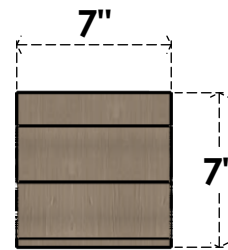

ITEM NUMBER: CORU07X07X07VANRCPR

7"W X 7"D X 7"H SERIES 1 WIDE VAN BUREN ROUGH CEDAR TIMBERTHANE
FAUX WOOD CORBEL, PRIMED

SIDE PROFILE

FRONT PROFILE

ISOMETRIC

EKENA MILLWORK
2300 WEST MAIN ST.
CLARKSVILLE, TX 75426
TOLL FREE: 866-607-0453
WWW.EKENAMILLWORK.COM

NOTES

1. INSTALLATION TO BE COMPLETED IN ACCORDANCE WITH MANUFACTURER'S SPECIFICATIONS.
2. DRAWING MAY NOT BE TO SCALE
3. THIS DRAWING IS INTENDED FOR DESIGN AND PLANNING PURPOSES ONLY.
4. ALL INFORMATION CONTAINED HEREIN WAS CURRENT AT THE TIME OF DEVELOPMENT BUT MUST BE REVIEWED AND APPROVED BY THE PRODUCT MANUFACTURER TO BE CONSIDERED ACCURATE.
5. TIMBERTHANE ARCHITECTURAL PRODUCTS ARE MADE FROM HIGH DENSITY URETHANE AND COME FACTORY PRIMED