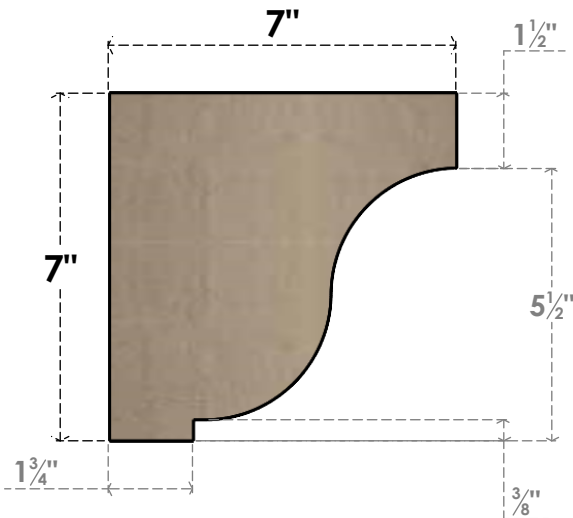

ITEM NUMBER: CORU07X07X07VANRCPR

7"W X 7"D X 7"H SERIES 1 WIDE VAN BUREN ROUGH CEDAR TIMBERTHANE
FAUX WOOD CORBEL, PRIMED

SIDE PROFILE

FRONT PROFILE

ISOMETRIC

EKENA MILLWORK
2300 WEST MAIN ST.
CLARKSVILLE, TX 75426
TOLL FREE: 866-607-0453
WWW.EKENAMILLWORK.COM

NOTES

1. INSTALLATION TO BE COMPLETED IN ACCORDANCE WITH MANUFACTURER'S SPECIFICATIONS.
2. DRAWING MAY NOT BE TO SCALE
3. THIS DRAWING IS INTENDED FOR DESIGN AND PLANNING PURPOSES ONLY.
4. ALL INFORMATION CONTAINED HEREIN WAS CURRENT AT THE TIME OF DEVELOPMENT BUT MUST BE REVIEWED AND APPROVED BY THE PRODUCT MANUFACTURER TO BE CONSIDERED ACCURATE.
5. TIMBERTHANE ARCHITECTURAL PRODUCTS ARE MADE FROM HIGH DENSITY URETHANE AND COME FACTORY PRIMED