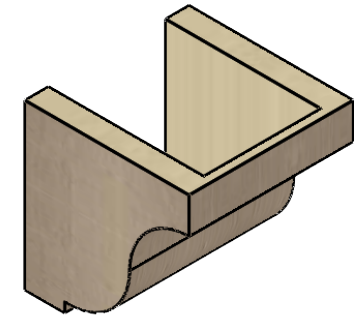

ITEM NUMBER: CORU07X07X07VANRCPR

7"W X 7"D X 7"H SERIES 1 WIDE VAN BUREN ROUGH CEDAR TIMBERTHANE
FAUX WOOD CORBEL, PRIMED

SIDE PROFILE

FRONT PROFILE

ISOMETRIC

EKENA MILLWORK
2300 WEST MAIN ST.
CLARKSVILLE, TX 75426
TOLL FREE: 866-607-0453
WWW.EKENAMILLWORK.COM

NOTES

1. INSTALLATION TO BE COMPLETED IN ACCORDANCE WITH MANUFACTURER'S SPECIFICATIONS.
2. DRAWING MAY NOT BE TO SCALE
3. THIS DRAWING IS INTENDED FOR DESIGN AND PLANNING PURPOSES ONLY.
4. ALL INFORMATION CONTAINED HEREIN WAS CURRENT AT THE TIME OF DEVELOPMENT BUT MUST BE REVIEWED AND APPROVED BY THE PRODUCT MANUFACTURER TO BE CONSIDERED ACCURATE.
5. TIMBERTHANE ARCHITECTURAL PRODUCTS ARE MADE FROM HIGH DENSITY URETHANE AND COME FACTORY PRIMED